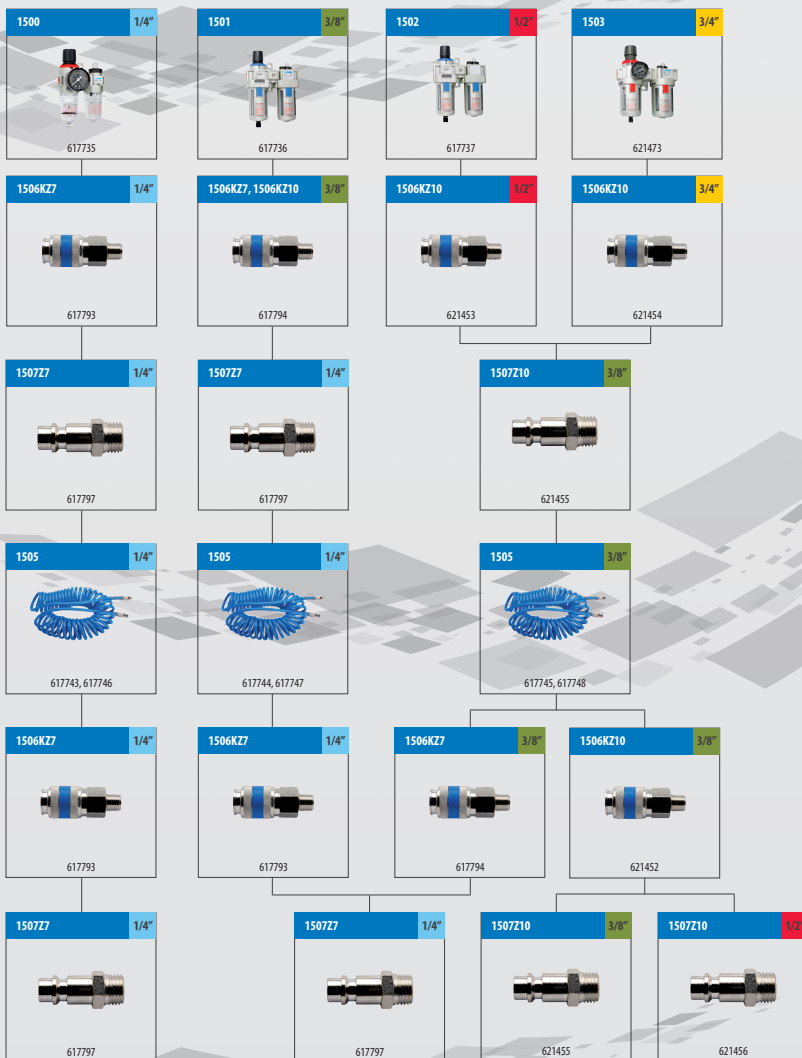

maximum air pressure : 9,5 Bar

How to fasten with the right wrench?

	Barcode	ISO 9001	ISO 14001	ISO 45001
1506KN7	617795	1/4"	20	
1506KN7	617796	3/8"	20	
1506KZ7	617793	1/4"	20	
1506KZ7	617794	3/8"	20	
1506KZ10	621452	3/8"	24	
1506KZ10	621453	1/2"	24	
1506KZ10	621454	3/4"	27	
1507Z7	617797	1/4"	14	
1507Z7	617798	3/8"	19	
1507Z7	618483	1/2"	22	
1507Z10	621455	3/8"	17	
1507Z10	621456	1/2"	24	
1507Z10	621457	3/4"	27	

- 1572 (615323)
- 1573 (627571)

Warning!

- Read instructions before using the tool!
- Always wear protective equipment!