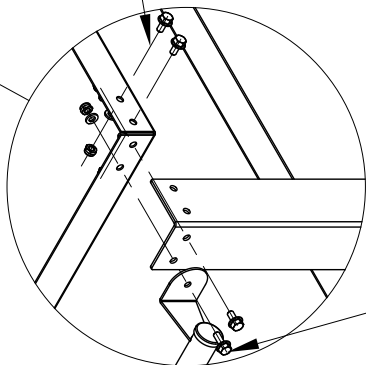

4 fixed handle 4 on upper plate 2 through the pillar 3 with screw M6x16 7, nut 8 and washer 9 - use socket wrench S 8