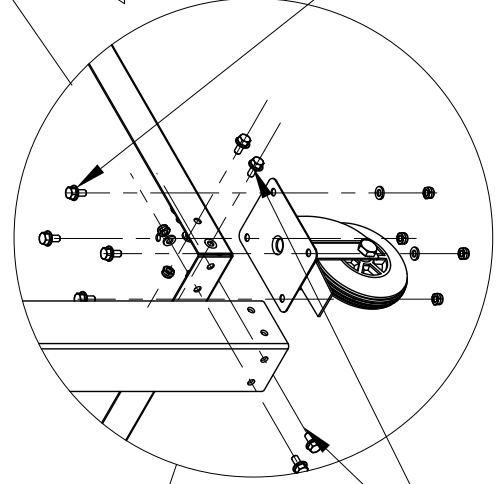

940T

EN Mobile work bench

SLO Pult delovni mobilni

**UNIOR**<sup>®</sup>  
uniortools.com

Unior d.d., Kovaška cesta 10, 3214 Zreče, Slovenia, T: +386 3 757 81 00, www.uniortools.com

90945699

<p>①</p>  <p>base platte - 1x</p>	<p>④</p>  <p>handle - 1 x</p>	<p>⑦</p>  <p>screws - M6x12 - 50 x - S 10 screws - M6x16 - 2 x - S 8</p>
<p>②</p>  <p>upper platte - 1 x</p>	<p>⑤</p>  <p>wheels - Ø 100 - SET: fixed wheels - 2 x rotated wheel - 1 x rotated wheel with brake - 1 x</p>	<p>⑧</p>  <p>security nut - M6 - 52 x</p>
<p>③</p>  <p>pillar - 4 x</p>	<p>⑥</p>  <p>rubber cover - 1 x</p>	<p>⑨</p>  <p>washer M6 - 52 x</p>

4 fixed handle 4 on upper plate 2 through the pillar 3 with screw M6x16 7, nut 8 and washer 9 - use socket wrench S 8