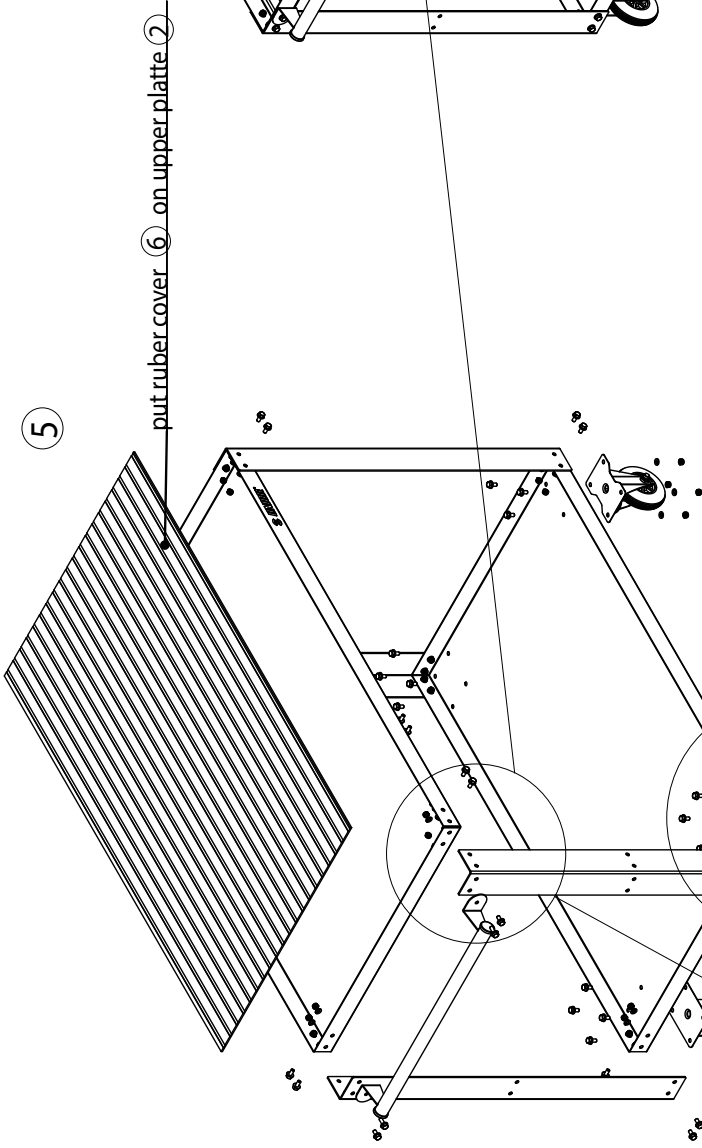

940T

EN Mobile work bench

SLO Pult delovni mobilni

**UNIOR**<sup>®</sup>  
uniortools.com

Unior d.d., Kovaška cesta 10, 3214 Zreče, Slovenia, T: +386 3 757 81 00, www.uniortools.com

90945699

<p>①</p>  <p>base platte - 1x</p>	<p>④</p>  <p>handle - 1 x</p>	<p>⑦</p>  <p>screws - M6x12 - 50 x - S 10 screws - M6x16 - 2 x - S 8</p>
<p>②</p>  <p>upper platte - 1 x</p>	<p>⑤</p>  <p>wheels - Ø 100 - SET: fixed wheels - 2 x rotated wheel - 1 x rotated wheel with brake - 1 x</p>	<p>⑧</p>  <p>security nut - M6 - 52 x</p>
<p>③</p>  <p>pillar - 4 x</p>	<p>⑥</p>  <p>rubber cover - 1 x</p>	<p>⑨</p>  <p>washer M6 - 52 x</p>

4 fixed handle 4 on upper plate 2 through the pillar 3 with screw M6x16 7, nut 8 and washer 9 - use socket wrench S 8