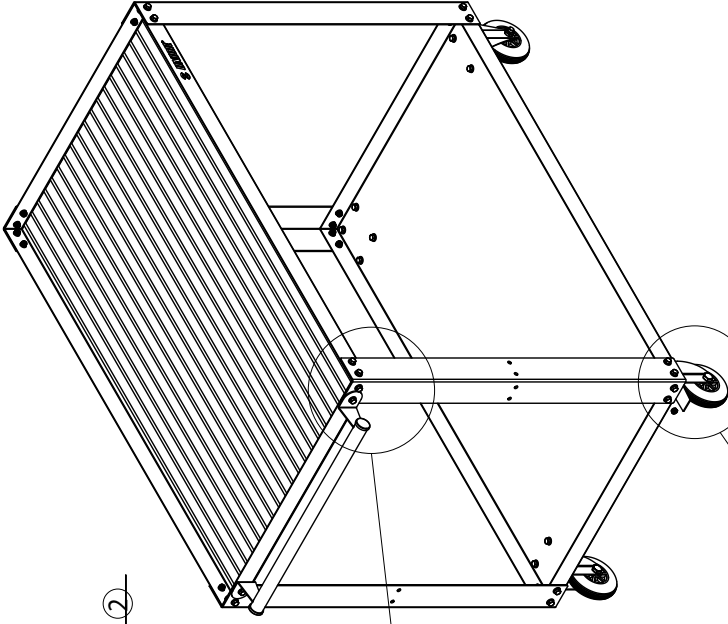

940T

EN Mobile work bench

SLO Pult delovni mobilni

**UNIOR**<sup>®</sup>  
uniortools.com

Unior d.d., Kovaška cesta 10, 3214 Zreče, Slovenia, T: +386 3 757 81 00, www.uniortools.com

90945699

<p>①</p>  <p>base platte - 1x</p>	<p>④</p>  <p>handle - 1 x</p>	<p>⑦</p>  <p>screws - M6x12 - 50 x - S 10 screws - M6x16 - 2 x - S 8</p>
<p>②</p>  <p>upper platte - 1 x</p>	<p>⑤</p>  <p>wheels - Ø 100 - SET: fixed wheels - 2 x rotated wheel - 1 x rotated wheel with brake - 1 x</p>	<p>⑧</p>  <p>security nut - M6 - 52 x</p>
<p>③</p>  <p>pillar - 4 x</p>	<p>⑥</p>  <p>rubber cover - 1 x</p>	<p>⑨</p>  <p>washer M6 - 52 x</p>

4 fixed handle 4 on upper plate 2 through the pillar 3 with screw M6x16 7, nut 8 and washer 9 - use socket wrench S 8