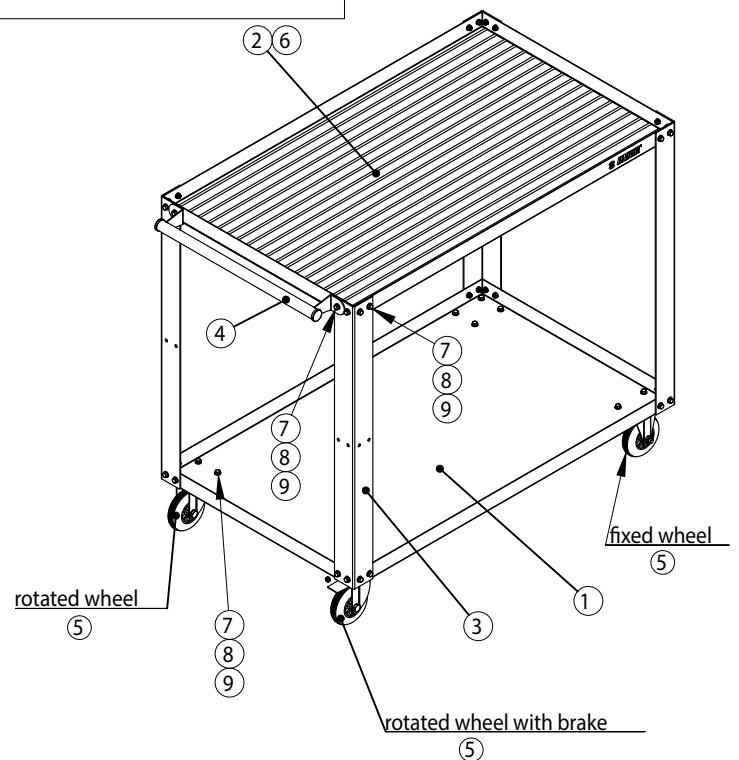

940T

EN Mobile work bench

SLO Pult delovni mobilni

**UNIOR**<sup>®</sup>  
uniortools.com

Unior d.d., Kovaška cesta 10, 3214 Zreče, Slovenia, T: +386 3 757 81 00, www.uniortools.com

90945699

<p>①</p>  <p>base platte - 1x</p>	<p>④</p>  <p>handle - 1 x</p>	<p>⑦</p>  <p>screws - M6x12 - 50 x - S 10 screws - M6x16 - 2 x - S 8</p>
<p>②</p>  <p>upper platte - 1 x</p>	<p>⑤</p>  <p>wheels - Ø 100 - SET: fixed wheels - 2 x rotated wheel - 1 x rotated wheel with brake - 1 x</p>	<p>⑧</p>  <p>security nut - M6 - 52 x</p>
<p>③</p>  <p>pillar - 4 x</p>	<p>⑥</p>  <p>rubber cover - 1 x</p>	<p>⑨</p>  <p>washer M6 - 52 x</p>

4 fixed handle 4 on upper plate 2 through the pillar 3 with screw M6x16 7, nut 8 and washer 9 - use socket wrench S 8